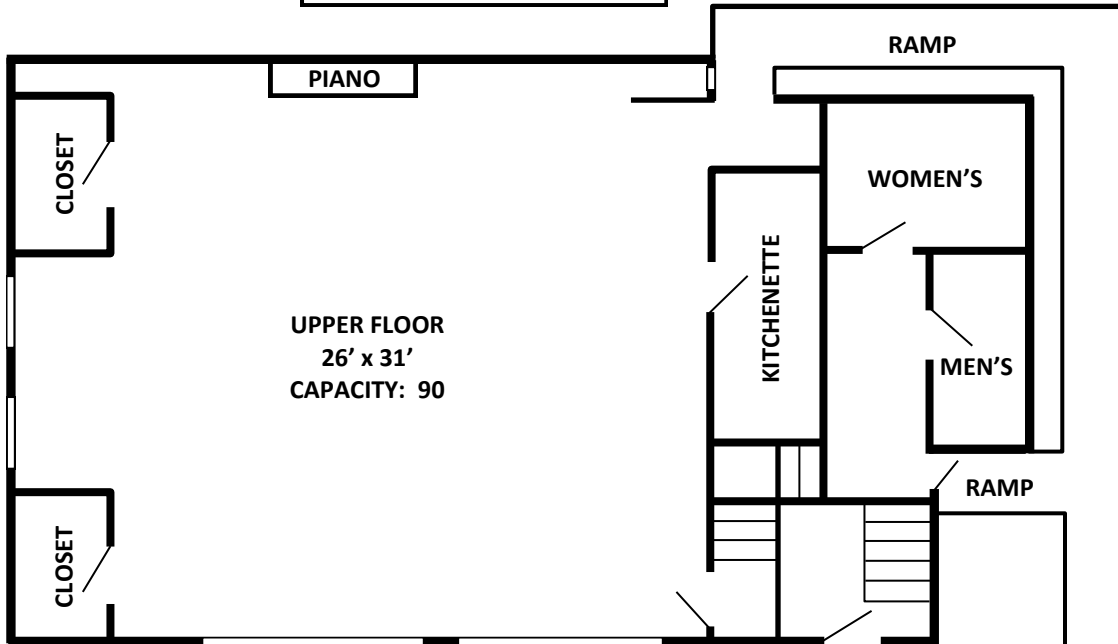

Colman Center

Upper Floor Capacity: 90

Lower Floor Capacity: 40

- UPPER LEVEL**
- Flat Screen Monitor
 - Carpeted
 - Small Kitchenette
 - Refrigerator
 - Microwave
 - Upright Piano
 - Water Cooler

- LOWER LEVEL**
- Cement floor
 - Craft Tables
 - Large Sink
 - Patio Area