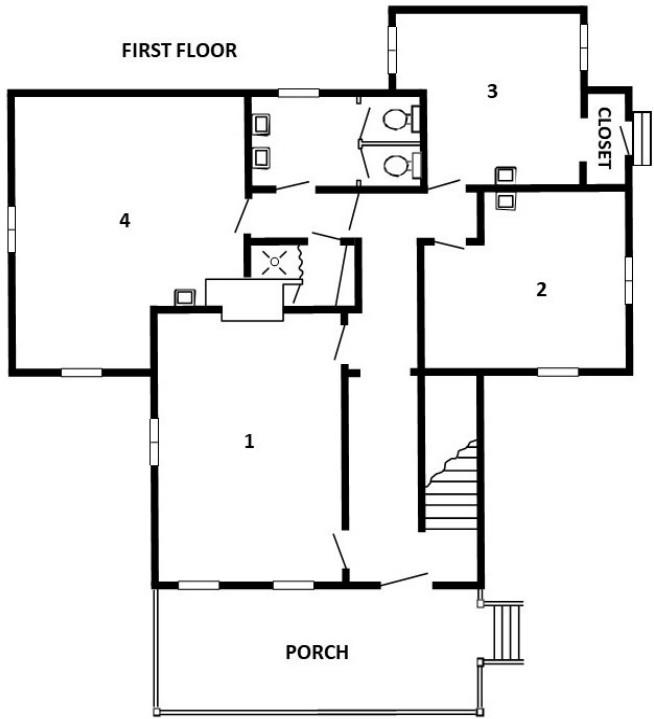

# Cedars

Number of Beds: 26  
 Sleeping Capacity: 30  
 2 Shared Bathrooms

Room	A - Adult Y - 12-16 C - 3-11	Part Time Format: Fri L Sat D	Bed	Name
1			T	
			T	
			T	
			T	
2			T	
			D	
3			T	
			D	
4			T	
			T	
			T	
			T	
5			T	
			T	
			D	
6			T	
			T	
7			T	
			T	
			D	
8			T	
			T	
			T	
			T	

Beds: T = Twin D = Double Q = Queen