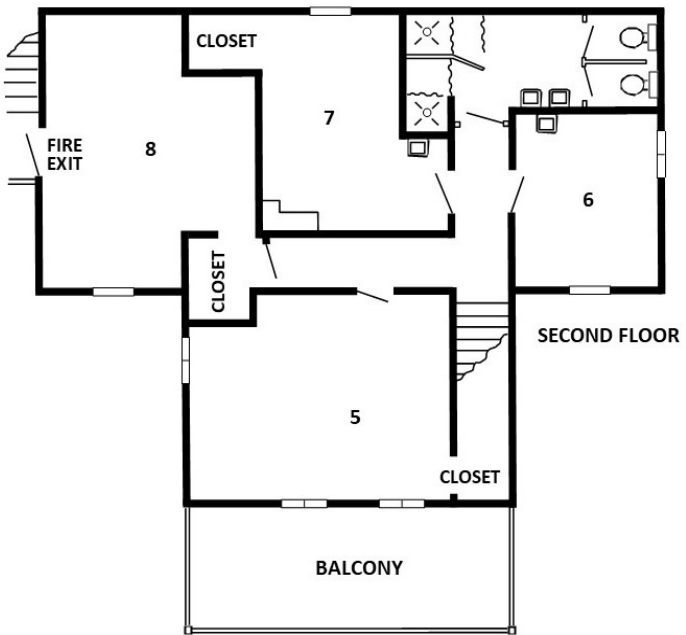

# Cedars

Number of Beds: 26  
 Sleeping Capacity: 30  
 2 Shared Bathrooms

Room	A - Adult Y - 12-16 C - 3-11	Part Time Format: Fri L Sat D	Bed	Name
1			T	
			T	
			T	
			T	
2			T	
			D	
3			T	
			D	
4			T	
			T	
			T	
			T	
5			T	
			T	
			D	
6			T	
			T	
7			T	
			T	
			D	
8			T	
			T	
			T	
			T	

Beds: T = Twin D = Double Q = Queen